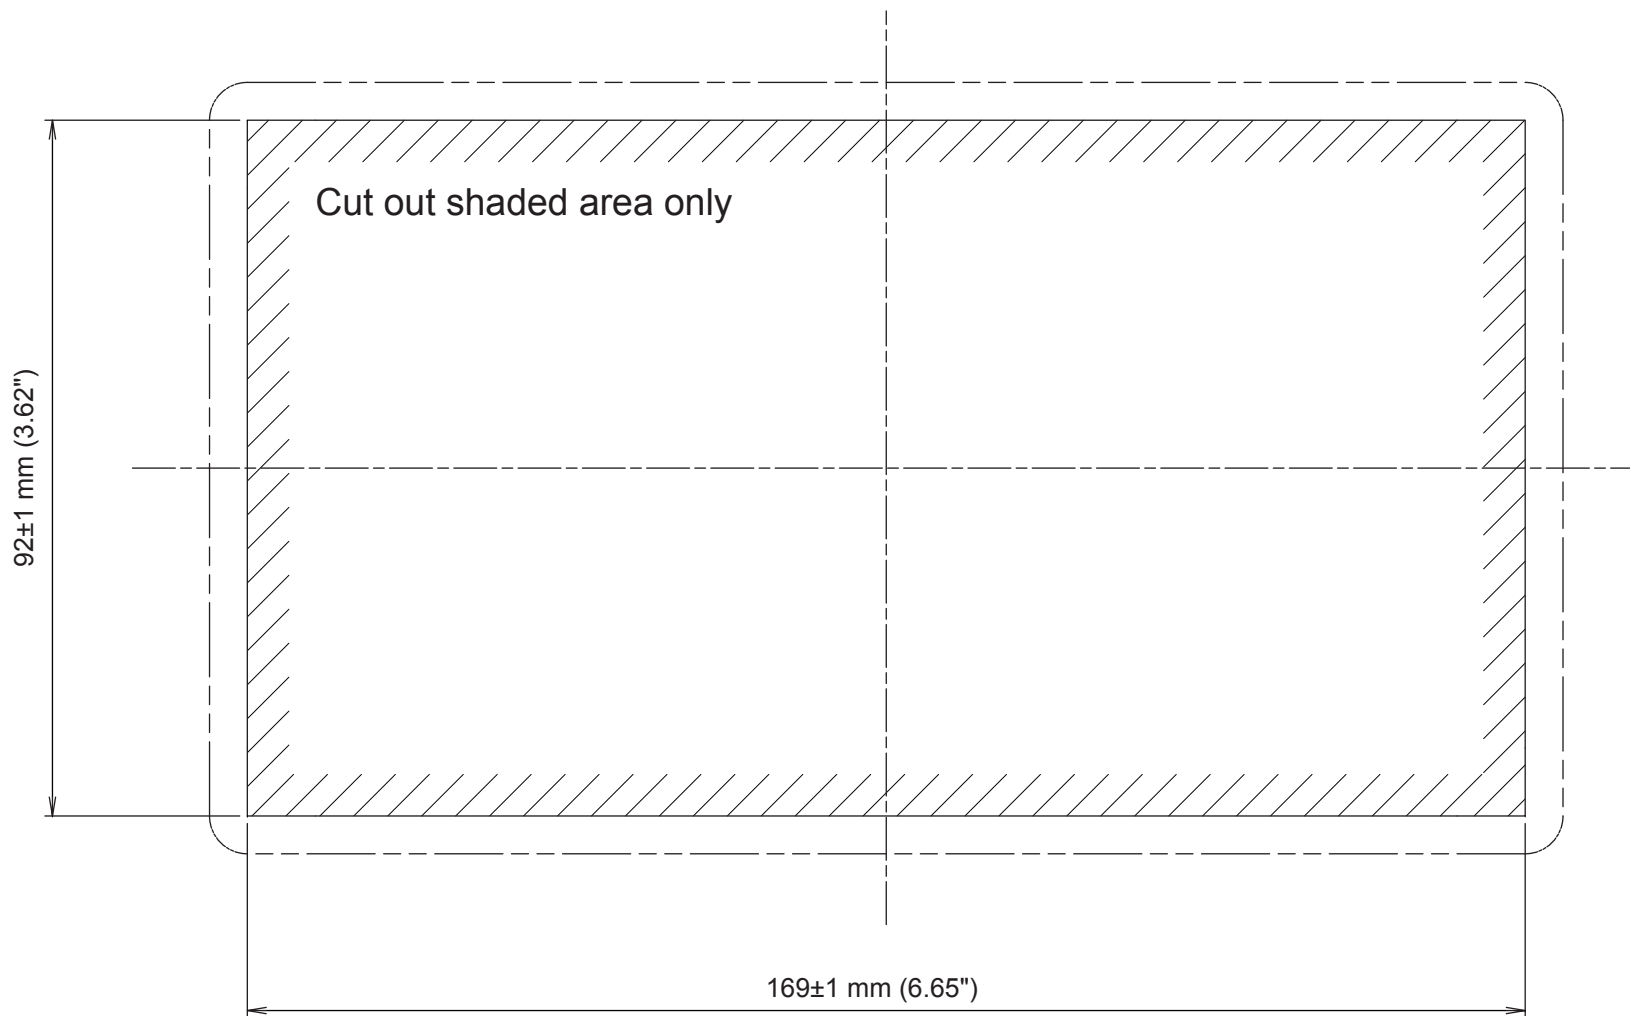

GP-39

Flush Mounting Template (For use with option kit OP20-46)

Note: This template may have expanded or shrunk slightly.
Please confirm dimensions before use.

00019144510

E42-01512-A

February 2016 Printed in Japan